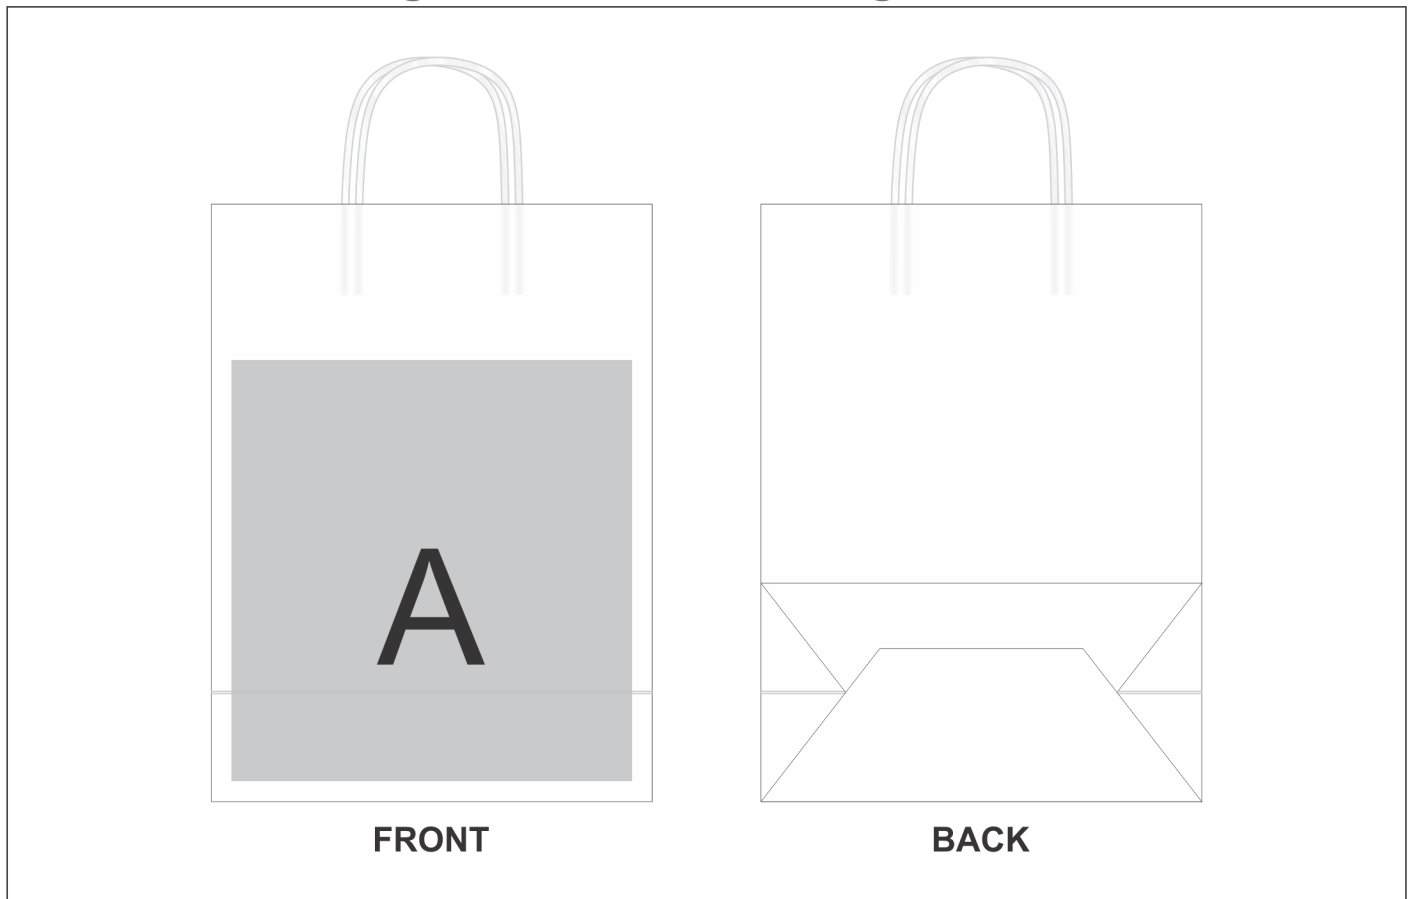

CP-AL-1001-B

Animated 200gsm Midi Gift Bag

Need to know:

- Includes 1-Position Direct Print (setup fees apply)
 - **Please note: All white from any image or artwork will not be printed, Colour displayed on screen is a representation of item when branded and is used for visual reference only.**
 - **We cannot guarantee a colour match due to nature of the printing process and Matt Paper finish.**
 - **Due to the limited technology of one-pass printing with water base-inks onto Matt Paper, some imperfection can be found within the print.**
 - **All artwork must be designed/converted to CMYK. All JPEG artwork must be 300Dpi.**
- Note: the branding position to be 80mm below where the handle joins the bag.**

Branding Options:

Position A

1. Digital Custom Gift Bag (DCB-CHG-2)
Full Colour
Size: 200mm wide x 150mm high